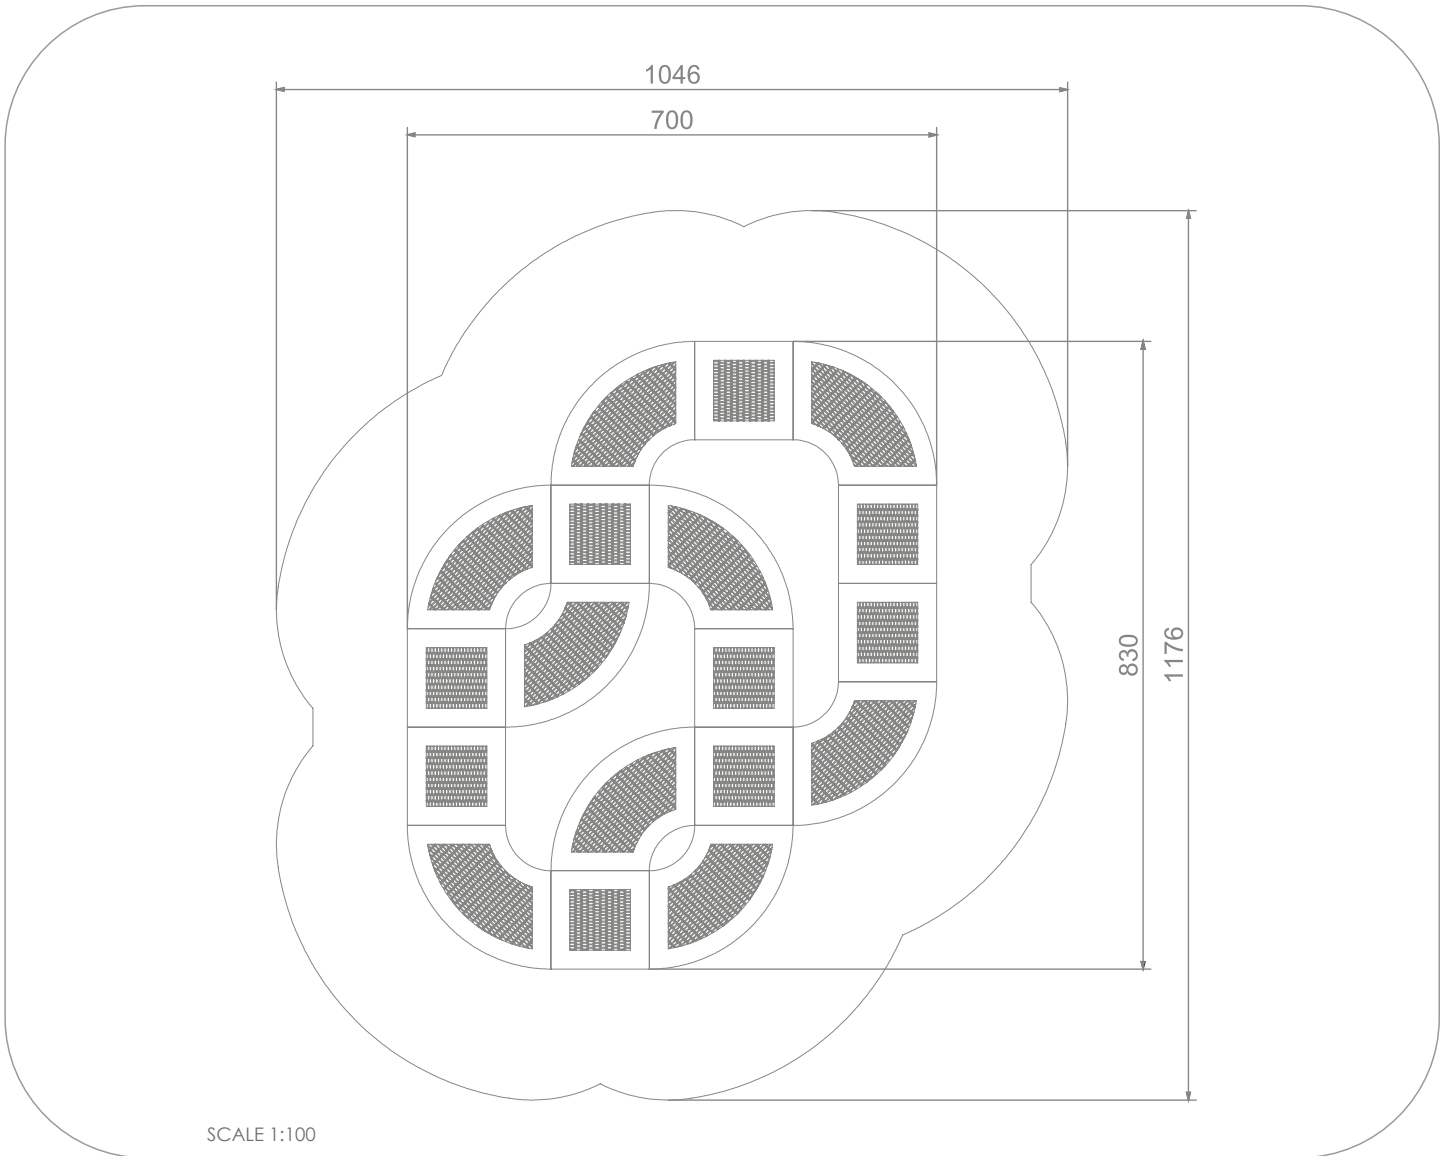

INFORMATION ABOUT THE PRODUCT

Dimensions	700 x 830 cm
Safety zone	1046 x 1176 cm
Safety zone area	60,4 m ²
Overall height	0 cm
Free fall height	90 cm
Amount of users	18
Product complies with EN 1176-1:2017-12	YES
Availability of spare parts	YES
Age range	1-8
<small>According to EN 1176-1:2017-12 norm, the product requires applying a safety surface according to the product's free fall height.</small>	